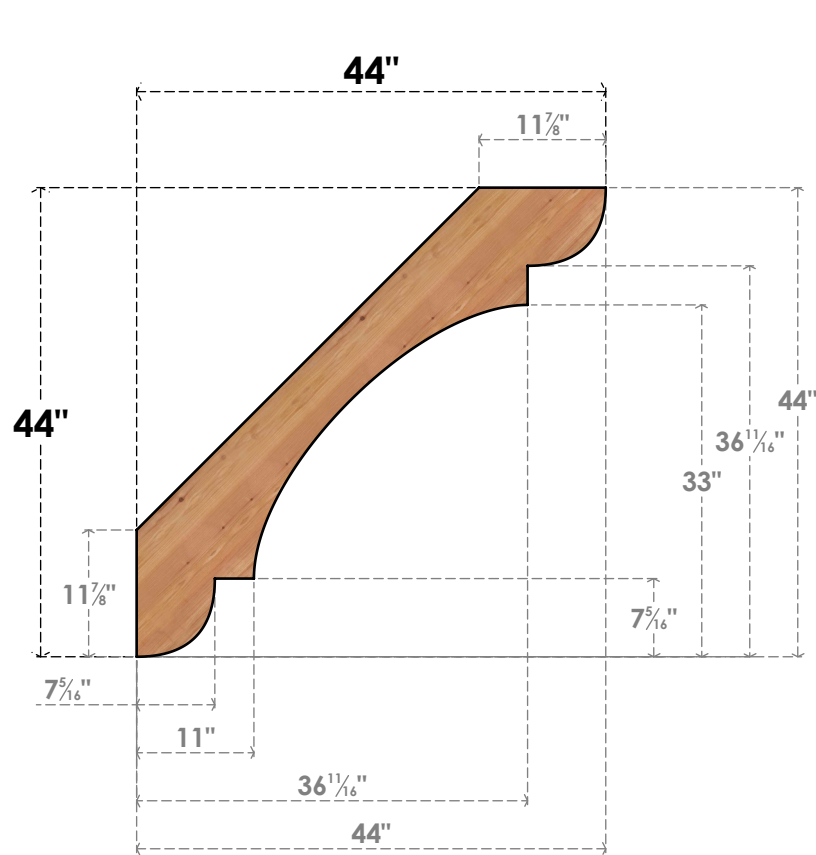

BRC04X44X44OLY00SWR

3 1/2"W X 44"D X 44"H OLYMPIC SMOOTH BRACE, WESTERN RED CEDAR

SIDE

FRONT

EKENA MILLWORK
 2300 WEST MAIN ST.
 CLARKSVILLE, TX 75426
 TOLL FREE: 866-607-0453
 WWW.EKENAMILLWORK.COM

NOTES

1. INSTALLATION TO BE COMPLETED IN ACCORDANCE WITH MANUFACTURER'S SPECIFICATIONS.
2. DRAWING MAY NOT BE TO SCALE
3. THIS DRAWING IS INTENDED FOR DESIGN AND PLANNING PURPOSES ONLY.
4. ALL INFORMATION CONTAINED HEREIN WAS CURRENT AT THE TIME OF DEVELOPMENT BUT MUST BE REVIEWED AND APPROVED BY THE PRODUCT MANUFACTURER TO BE CONSIDERED ACCURATE.
5. PRODUCTS ARE NOT KILN DRIED. THIS ITEM IS UNIQUE AND WILL CONTAIN THE NATURAL VARIATIONS THAT THE WOOD SPECIES OFFERS. THIS MAY RESULT IN VARIATIONS UP TO 1/4"