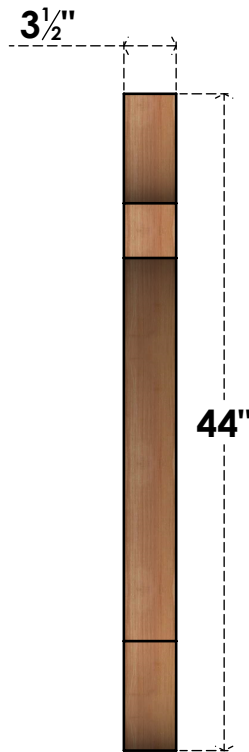

BRC04X44X44OLY00SWR

3 1/2"W X 44"D X 44"H OLYMPIC SMOOTH BRACE, WESTERN RED CEDAR

SIDE

FRONT

EKENA MILLWORK
 2300 WEST MAIN ST.
 CLARKSVILLE, TX 75426
 TOLL FREE: 866-607-0453
 WWW.EKENAMILLWORK.COM

NOTES

1. INSTALLATION TO BE COMPLETED IN ACCORDANCE WITH MANUFACTURER'S SPECIFICATIONS.
2. DRAWING MAY NOT BE TO SCALE
3. THIS DRAWING IS INTENDED FOR DESIGN AND PLANNING PURPOSES ONLY.
4. ALL INFORMATION CONTAINED HEREIN WAS CURRENT AT THE TIME OF DEVELOPMENT BUT MUST BE REVIEWED AND APPROVED BY THE PRODUCT MANUFACTURER TO BE CONSIDERED ACCURATE.
5. PRODUCTS ARE NOT KILN DRIED. THIS ITEM IS UNIQUE AND WILL CONTAIN THE NATURAL VARIATIONS THAT THE WOOD SPECIES OFFERS. THIS MAY RESULT IN VARIATIONS UP TO 1/4"